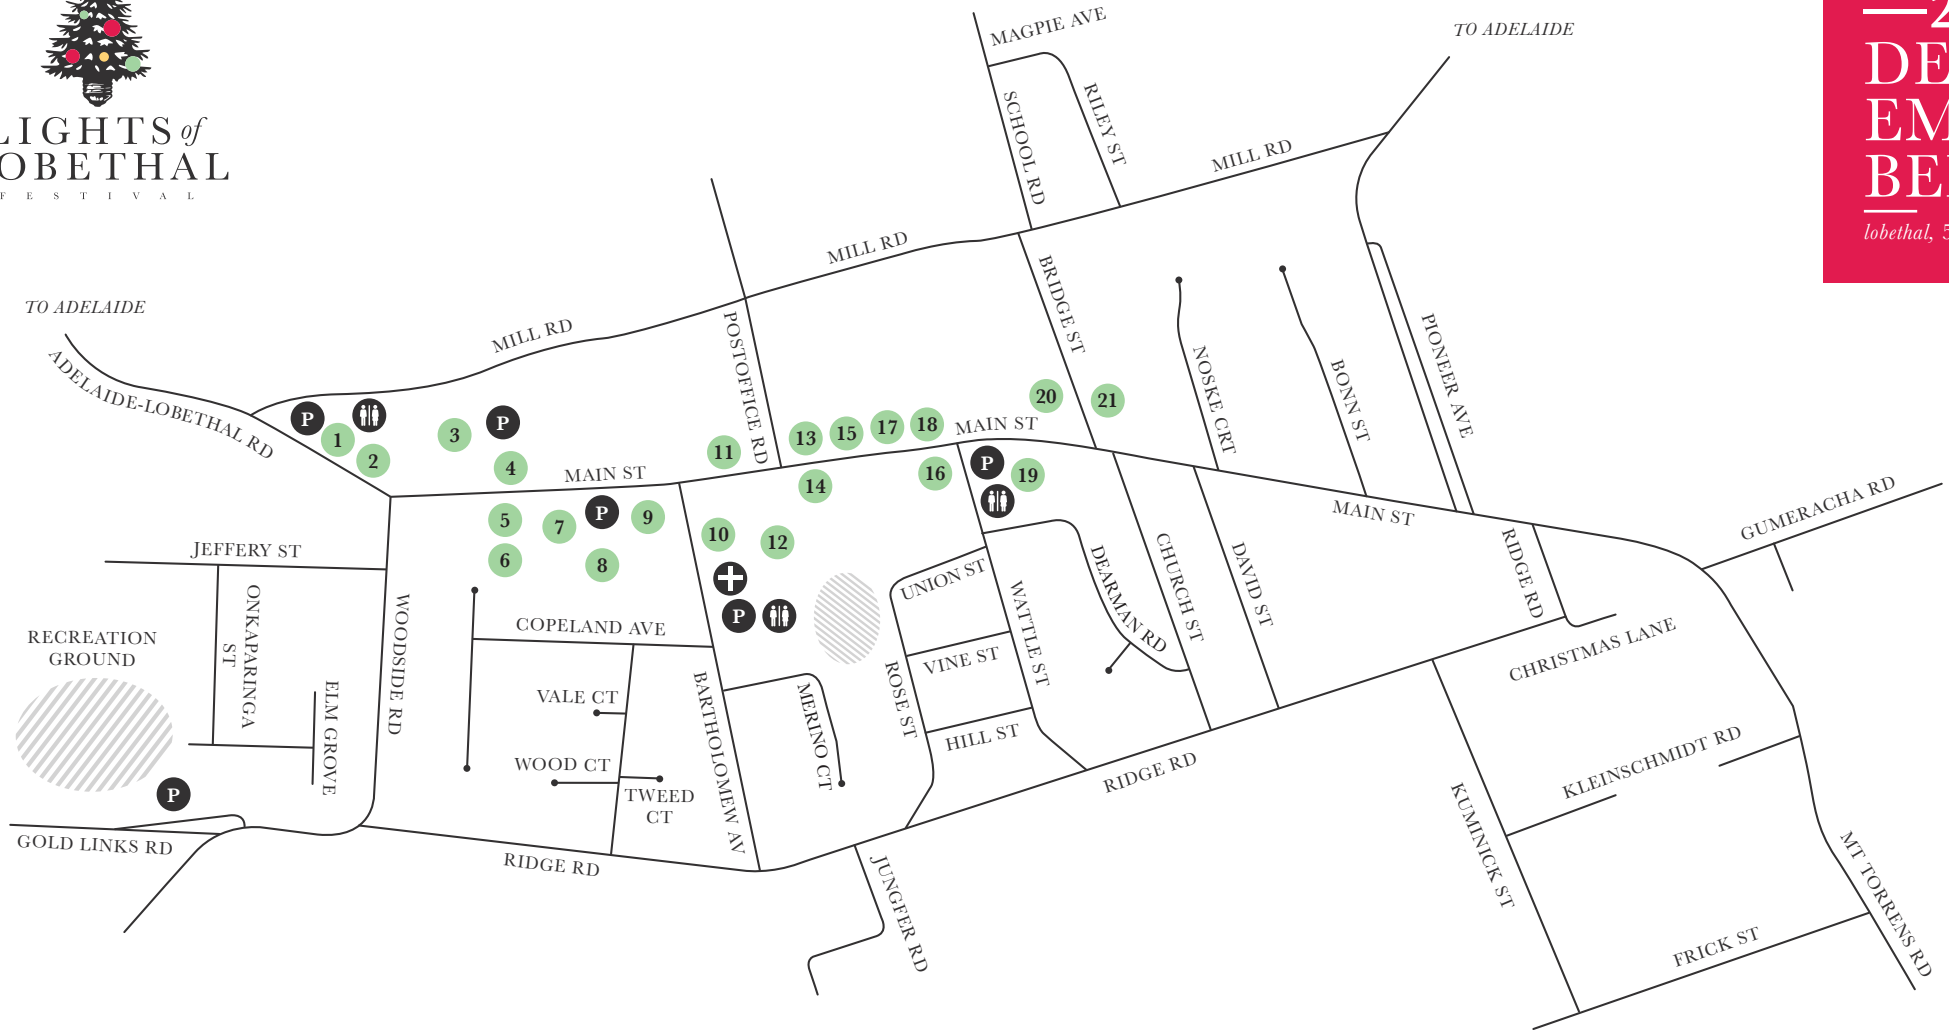

12
—23
DEC
EM
BER

lobethal, 5241

- Parking
- Toilets
- First Aid

- | | | | |
|-------------------------------|-----------------------------|------------------------|--------------------------------------|
| 1. Fabrik Arts & Heritage | 6. Moonburn | 11. Emma and Ivy | 16. Lobethal Garage (Petrol Station) |
| 2. Mill Square | 7. Lobethal Hotel | 12. Living Nativity | 17. Tracy Prior Creations |
| 3. Lobethal Bierhaus | 8. Kloses Foodland Lobethal | 13. Hügel Wine Bar | 18. Family Feast |
| 4. Amberlight Motorcycle Cafe | 9. Hunted Home and Vintage | 14. Christian Bookshop | 19. Lobethal Bakery |
| 5. Joe Brew/TAG Body Art | 10. Centennial Hall Markets | 15. CFS Op Shop | 20. Rising Sun Hotel |
| | | | 21. Lobethal Fodder Store |